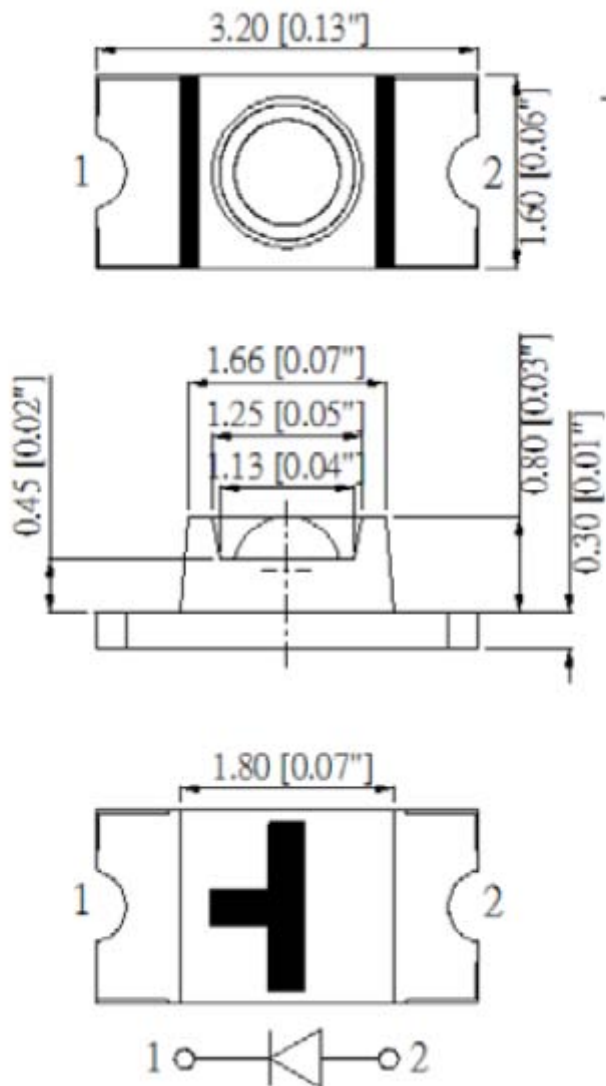

## surface mount 1206 led

### Package Dimension

The 40 degree view angle will have higher brightness.